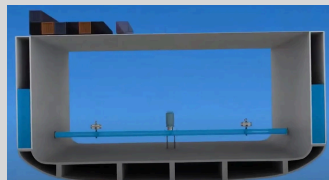

WE OFFER

BALANCING STABILITY,
DEFYING HEELING FORCES WITH
PRECISION PNEUMATIC CONTROL

FEATURES

- Simple installation and maintenance free operation
- Allows safer and rapid cargo loading and unloading
- Shorten harbor time and saves port dues
- Reduces damage to ramp, rolling cargo and containers
- Reliable measurement of the amount of water in all tanks
- Ensures safety of the ship and personals