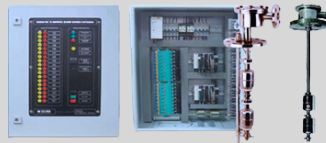

CARGO TANK OVERFILL ALARM (95% & 98%)

TANK VIGILANCE: PREVENTING CARGO OVERFLOW,
ENSURING SAFETY

Enhance Cargo safety at sea with our reliable tank overflow alarms. Stay ahead of potential spills through advanced monitoring and instant alerts. Elevate your maritime operations with proactive security measures

WE OFFER

TRI-LEVEL SENSING, REAL-TIME MONITORING & SEAMLESS INTEGRATION

FEATURES

- Realtime feedback on sensor status & performance
- Each system comprises a float and an alarm panel
- Manual test device for easy verification of system functionality
- Low installation/maintenance costs and Safe
- Minimizing downtime
- Suitable for marine & offshore installations, including chemical parcel tankers, chemical/product tankers, oil tankers, crude oil carriers, FSO, FPSOs and more
- Manual test drive for easy verification of system functionality
- Designed to meet the most stringent industrial standards