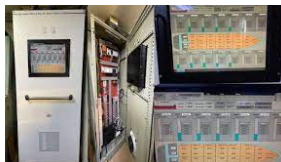

CARGO TANK OVERFILL ALARM (95% & 98%)

TANK VIGILANCE: PREVENTING CARGO OVERFLOW,
ENSURING SAFETY

Enhance Cargo safety at sea with our reliable tank overflow alarms. Stay ahead of potential spills through advanced monitoring and instant alerts. Elevate your maritime operations with proactive security measures

WE OFFER

TRI-LEVEL SENSING, REAL-TIME MONITORING & SEAMLESS INTEGRATION

FEATURES

- Realtime feedback on sensor status & performance
- Each system comprises a float and an alarm panel
- Manual test device for easy verification of system functionality
- Low installation/maintenance costs and Safe
- Minimizing downtime
- Suitable for marine & offshore installations, including chemical parcel tankers, chemical/product tankers, oil tankers, crude oil carriers, FSO, FPSOs and more
- Manual test drive for easy verification of system functionality
- Designed to meet the most stringent industrial standards