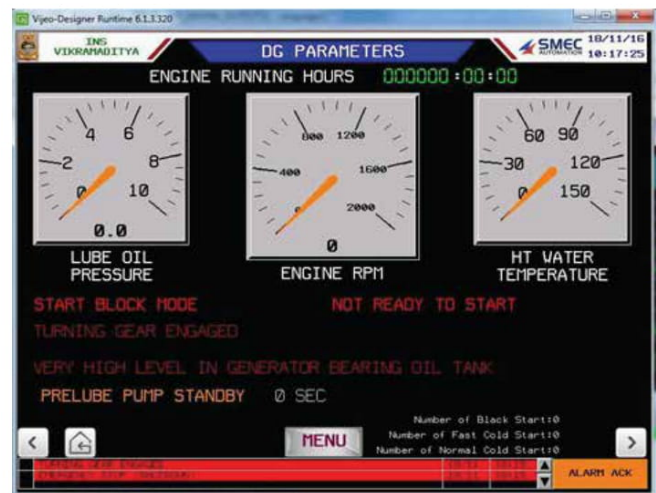

Control & Alarm Monitoring Panels

SMEC has designed and supplied various control and monitoring panels for electrical, engineering and instrumentation departments across various customers including Indian Navy, ONGC etc. Supplied as an optimised solution to match existing system as a part or as a whole solution as a customised designed product.

TYPES

- Retrofit solutions
- Customised solutions
- New builds catering entire scope of controls

FEATURES

- Centralised Control
- Remote Monitoring Options
- Highly accurate instrumentations
- User Friendly systems
- Minimal maintenance
- Marine compliant
- Automated and Manual control options
- Alarm monitoring and log generations
- Trend analysis

SMEC
Automation Pvt. Ltd.

CORPORATE OFFICE
SMEC Automation Pvt Ltd.
2nd Floor
Bus Stand Complex,
Kaloor, Kochi - 628017
Kerala, India
Tel: 0484-2340904, 2336441
www.smec.in

WORKS
Door No 38/1882
Maveli Road, Gandhi Nagar
Kadavanthra, Kochi - 682020
Kerala, India
Tel: 0484-3511105