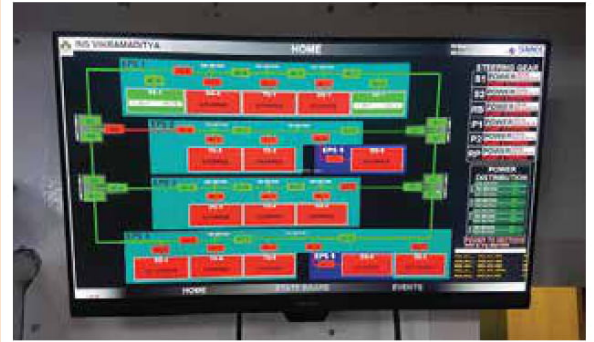

DATA ACQUISITION & DISPLAY SYSTEM

SMEC designed data acquisition and display systems are unique, user friendly, accurate and customisable solutions.

FEATURES

- Accurate
- Uses marine standard sensors and pickups
- Licensed software.
- Open architecture,
- Scalable architecture
- Alarm monitoring with trending
- Customised Data storage.